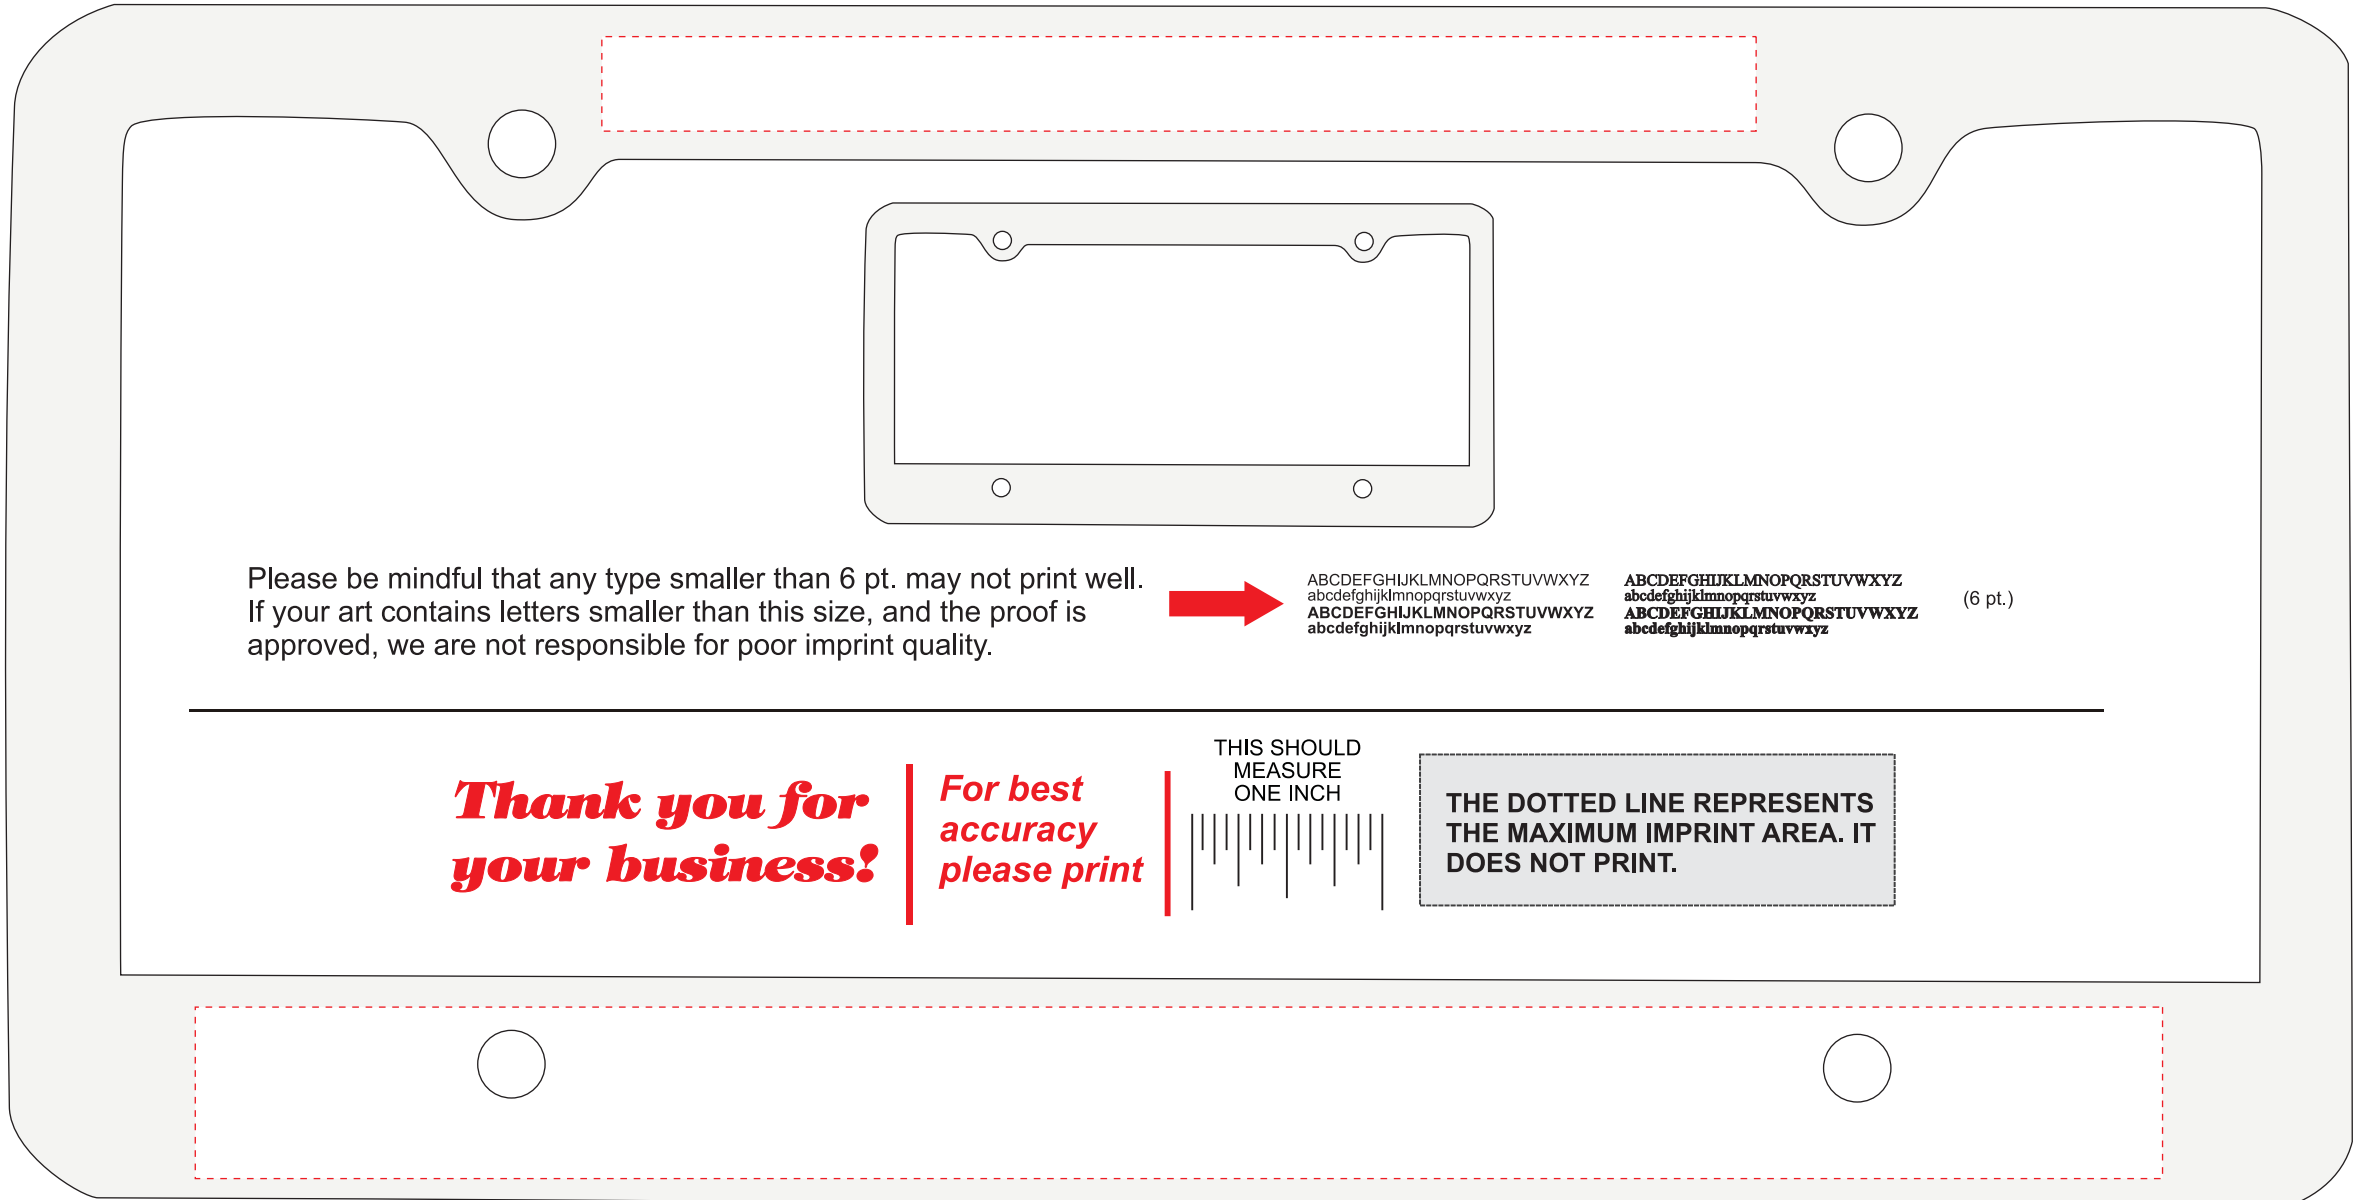

While the minimum text size is 6 point, consider that this item is advertising to the driver in the car behind the car which bears this license plate frame. The bigger and simpler the imprint the better.

Item number: 80-40004
Item description: FCD
4 Hole LICENSE PLATE FRAME

Please be mindful that any type smaller than 6 pt. may not print well. If your art contains letters smaller than this size, and the proof is approved, we are not responsible for poor imprint quality.

(6 pt.)

***Thank you for
your business!***

***For best
accuracy
please print***

THIS SHOULD
MEASURE
ONE INCH

THE DOTTED LINE REPRESENTS
THE MAXIMUM IMPRINT AREA. IT
DOES NOT PRINT.